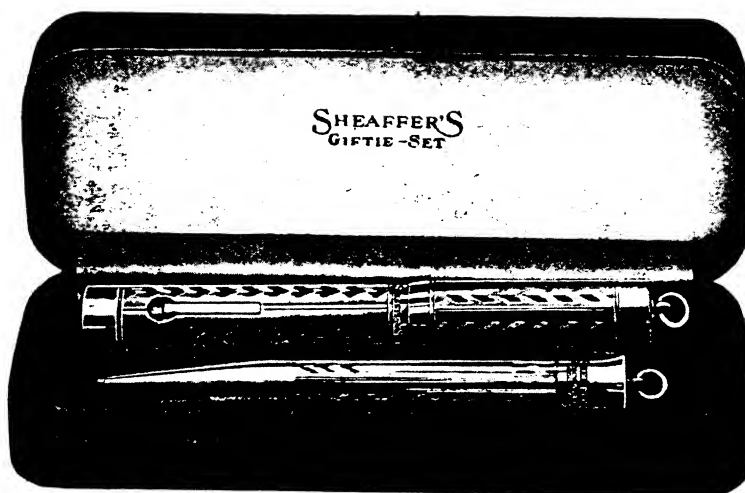

“Gifts That Last”

*Net—See Discount Sheet

Sheaffer's Giftie Sets

Regular length—pen five inches, pencil five inches

Set No.	Pcl. No.	Pcl. Price	Pen No.	Pen Price	Set Price
C5—CD	Yellow Gold Filled	\$ 4.00	36DC—Yellow Gold Filled	\$ 9.50	\$13.50
G5—GD	Green Gold Filled	5.00	38DC—Green Gold Filled	11.00	16.00
*D5—DD	Solid Green Gold	18.00	366DC—Solid Green Gold	35.00	50.00